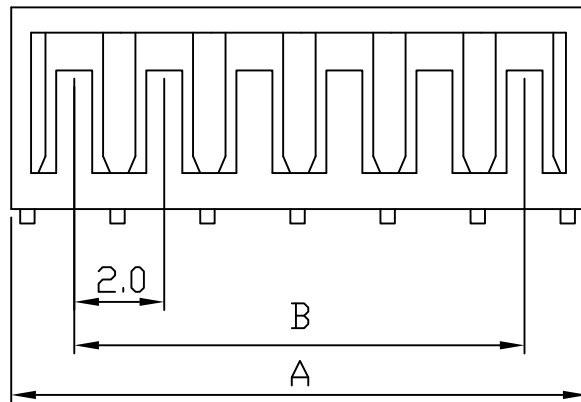

2010R .079" (2.0mm) PITCH BOARD TERMINAL HOUSING

unit:mm

Features:

- * MAT'L: NYLON 66 UL94V-2
- * MATES WITH: 2011R SERIES TERMINAL

PART NO.	A	B
2010R- 02	5.2	2.0
2010R- 03	7.2	4.0
2010R- 04	9.2	6.0
2010R- 05	11.2	8.0
2010R- 06	13.2	10.0
2010R- 07	15.2	12.0
2010R- 08	17.2	14.0
2010R- 09	19.2	16.0
2010R- 10	21.2	18.0
2010R- 11	23.2	20.0
2010R- 12	25.2	22.0
2010R- 13	27.2	24.0
2010R- 14	29.2	26.0
2010R- 15	31.2	28.0
2010R- 16	33.2	30.0
2010R- 17	35.2	32.0
2010R- 18	37.2	34.0
2010R- 19	39.2	36.0
2010R- 20	41.2	38.0