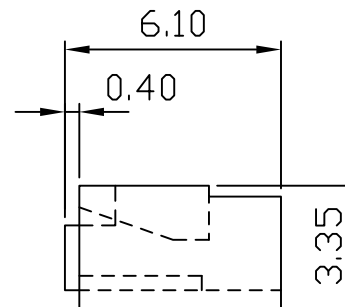

2010R .079" (2.0mm) PITCH BOARD TERMINAL HOUSING

unit:mm

Features:

- * MAT'L: NYLON 66 UL94V-2
- * MATES WITH: 2011R SERIES TERMINAL

PART NO.	A	B
2010R- 02	5.2	2.0
2010R- 03	7.2	4.0
2010R- 04	9.2	6.0
2010R- 05	11.2	8.0
2010R- 06	13.2	10.0
2010R- 07	15.2	12.0
2010R- 08	17.2	14.0
2010R- 09	19.2	16.0
2010R- 10	21.2	18.0
2010R- 11	23.2	20.0
2010R- 12	25.2	22.0
2010R- 13	27.2	24.0
2010R- 14	29.2	26.0
2010R- 15	31.2	28.0
2010R- 16	33.2	30.0
2010R- 17	35.2	32.0
2010R- 18	37.2	34.0
2010R- 19	39.2	36.0
2010R- 20	41.2	38.0